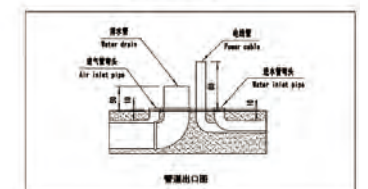

FS08
Light green

Outstanding

Extraordinary quality assurance

5 years

3 years

Rolight S

Easy operation Convenient Installation

內置式地線安裝示意圖
Internal Junction Box

出口平面圖

外置式地線安裝示意圖
External Junction Box

管線出口圖